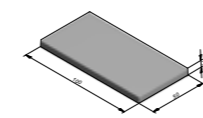

Dalles (=LxIxh)

100x100x4

100x100x6

100x50x4

100x50x6

100x30x6*

	Blue Velvet	Grey Velvet	Cream Velvet
100x100x4	x	x	x
100x100x6	x	x	x
100x50x4	x	x	x
100x50x6	x	x	x
100x30x6*	x	x	x

Charge à la rupture garantie jusqu'à 230 kg.